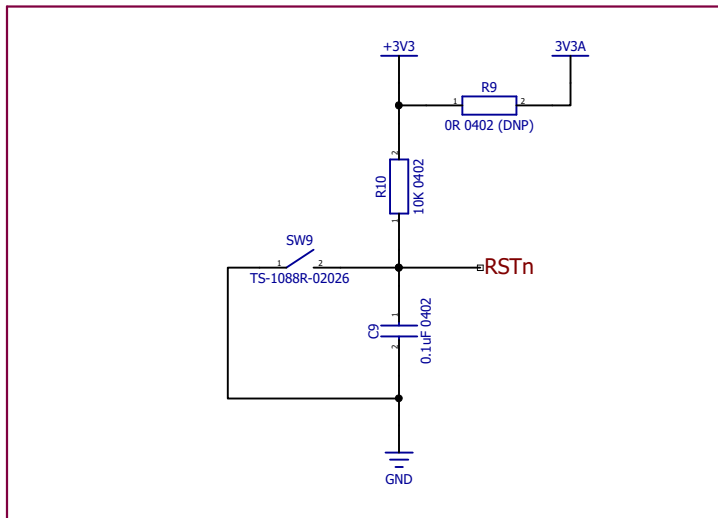

2

3

4

PICO HEADER

RESET

TITLE:- PAN-THER

WWW.365DESIGNS.IN

REV:- 1.0