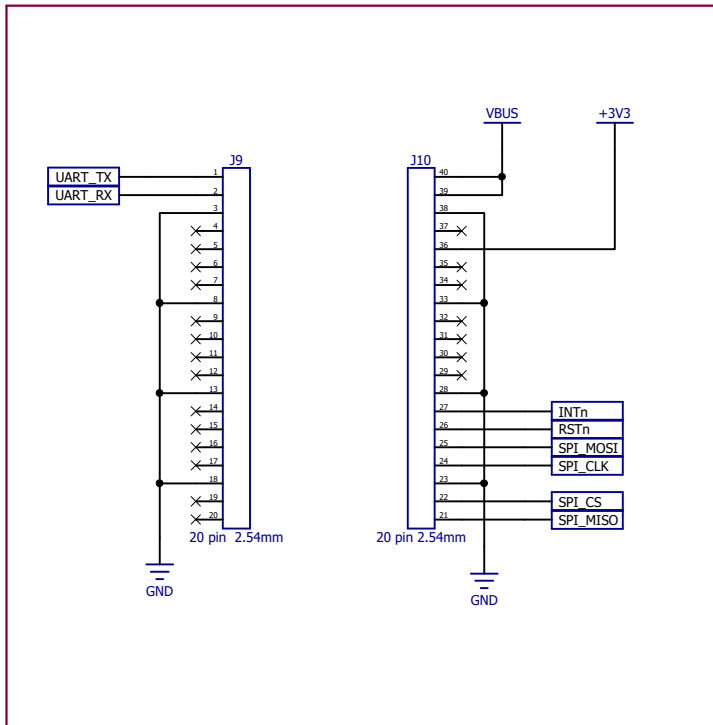

PICO HEADER